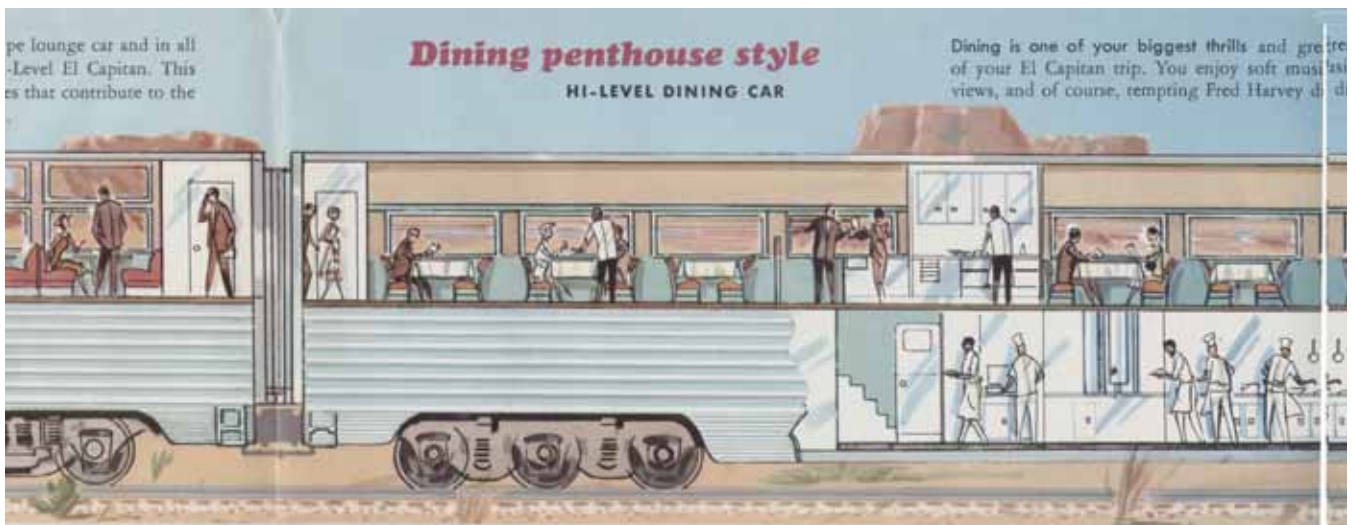

History need not be boring. Memories are dim.
The stage of life is to make it as colorful as you can.

Postwar 1956 version of the *El Capitan*, introduced in 1938. When riding the rails went downhill in the 60s, this train had to add coaches to keep up with demand.

NBC

Bob Hope

Superman

The Shadow

Abbott and Costello

SEE AND HEAR THESE GREAT RCA

FINEST IN RCA VICTROLA HISTORY — a table model with automatic record changer! And that's not all! This outstanding value gives you! It also has amazing new Jewel-point Pickup... no needles to worry about... longer record life. In addition, Model V-135 gives you finer superheterodyne radio with 5 RCA Victor Preferred Type Tubes, and many other great new features. The price of this instrument is sensationally low.

RCA VICTOR SUPER-SIX brings you more than a score of splendid performance and convenience features, including 5 RCA Victor Preferred Type Tubes... stage of radio frequency amplification for better reception... powerful Electrodynamic Speaker... Built-in Magic Loop Antenna... Magnetite core intermediate-frequency transformers. Model 15X is yours for an amazingly low price.

RCA VICTOR 5-WAY ALL-PURPOSE PORTABLE—"Pick-Me-Up" Model 25BP operates outdoors on batteries, indoors on either alternating or direct current. It has 5 RCA Victor Preferred Type Tubes... Permanent Magnet Dynamic Speaker... Built-in Magic Loop Antenna... Easy-reading, clock-type Dial... Finger size knobs for easy tuning. Finished in durable two-tone tan leatherette. It's a super-performer, a great value!